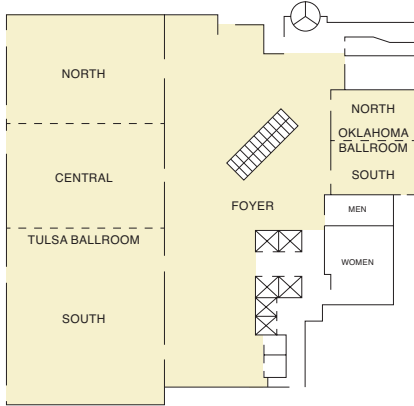

Hyatt Regency Tulsa

DIRECTIONS

From Tulsa International Airport (9 miles): Take Highway 11 East until you come to I-244 West. Take I-244 West to First Street exit, West on First Street to Cheyenne, South (left) on Cheyenne to Second Street, East (left) on Second Street. The Hyatt Regency Tulsa is two blocks on right.

FIRST FLOOR
CONCOURSE LEVEL

SECOND FLOOR
LOBBY LEVEL